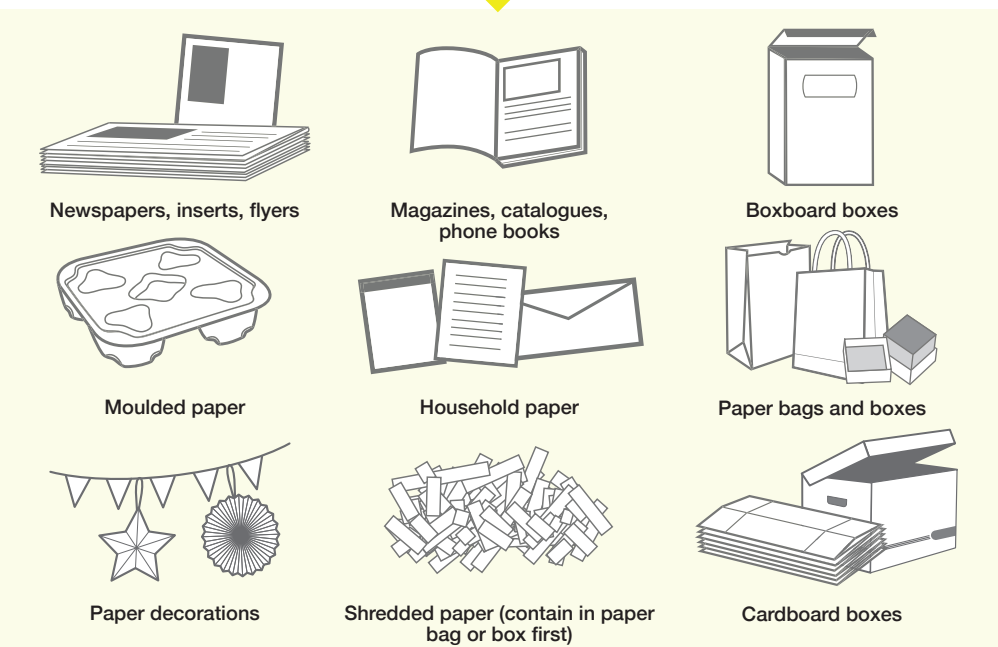

GLASS

PUT INTO GREY BOX

Empty and rinse glass bottles and jars

DROP-OFF ONLY

TAKE TO RECYCLING DEPOT

Not accepted in your blue boxes or grey box

- ✓ Greeting cards
- ✓ Paper gift wrap
- ✓ Paper gift bags
- ✓ Paper carry-out beverage trays
- ✓ Cores from paper towel and toilet tissue
- ✓ Compressed paper hangers
- ✓ Paper-only shipping envelopes